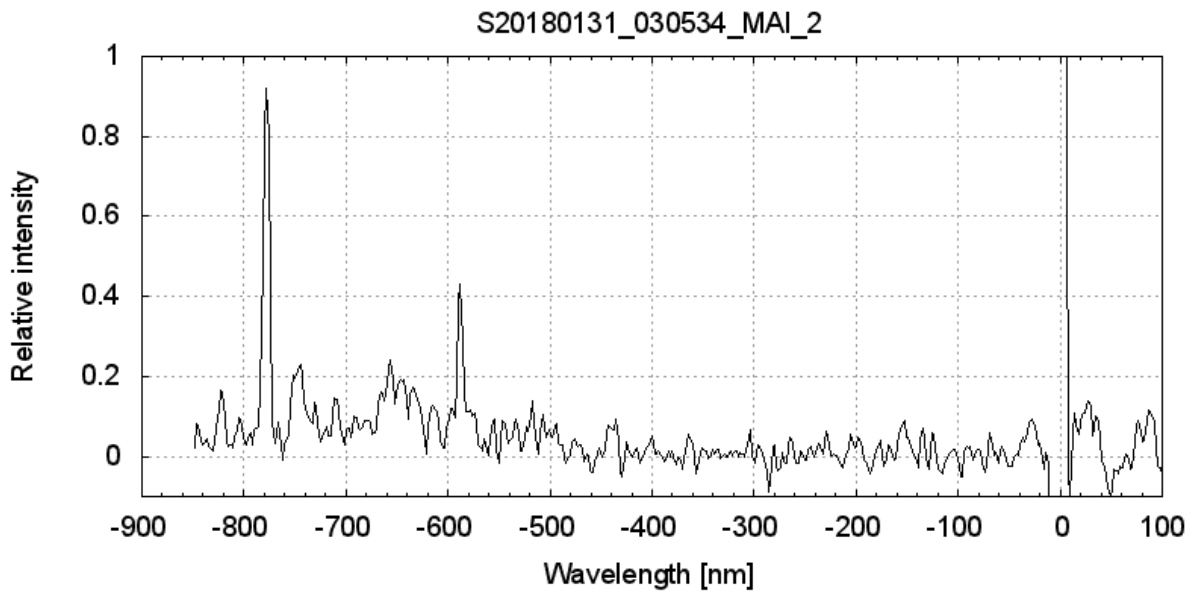

x-values	y-values	y-resid.	x-resid.	dy/dx
432.8320	0.0000	0.1974	0.1008	1.9596
132.7680	-589.0000	-0.8090	-0.4129	1.9596
35.8990	-777.4000	0.6116	0.3121	1.9596

X [Pixels]	Y [Wavelength]
432.832	0
132.768	-589.00
35.899	-777.4

Polynomial:
 Shift only
 Degree 1
 Degree 2
 Degree 3
 Degree 4

Compute

a0: -848.358
a1: 1.95956

Full spectrum:

Negative 1st Order: