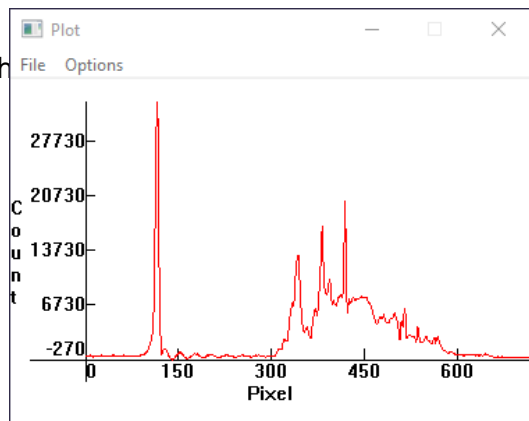

Transformation to orthographic projection with
Same as 20171012

```
>load d11_mb1
>register d11_mb r 70
>add2 r 70
>save addr70
>visu 6000 0
>savejpg addr70 2
>l_add 520 528
>l_plot
```

x-values	y-values	y-resid.	x-resid.	dy/dx
115.6100	0.0000	-0.0459	-0.0237	1.9411
382.1540	517.8000	0.3762	0.1938	1.9411
419.1990	589.0000	-0.3303	-0.1702	1.9411

X (Pixels)	Y (Wavelength)
115.610	0.00
382.154	517.8
419.199	589

Polynomial
 Shift only
 Degree 1
 Degree 2
 Degree 3
 Degree 4
 Compute
 a0: -224.360
 a1: 1.94106

Full spectrum:

1st order: