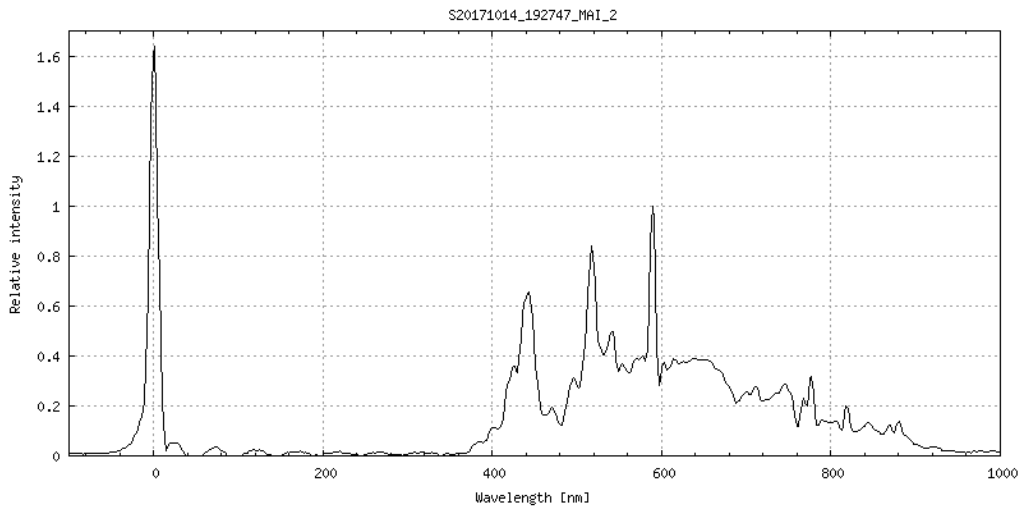

Transformation to orthographic projection with
Same as 20171012

```
>load d11_mb1
>register d11_mb r 70
>add2 r 70
>save addr70
>visu 6000 0
>savejpg addr70 2
>l_add 520 528
>l_plot
```

x-values	y-values	y-resid.	x-resid.	dy/dx
115.6100	0.0000	-0.0459	-0.0237	1.9411
382.1540	517.8000	0.3762	0.1938	1.9411
419.1990	589.0000	-0.3303	-0.1702	1.9411

X (Pixels)	Y (Wavelength)
115.610	0.00
382.154	517.8
419.199	589

Polynomial
 Shift only
 Degree 1
 Degree 2
 Degree 3
 Degree 4
 Compute
 a0: -224.360
 a1: 1.94106

Full spectrum:

1st order: