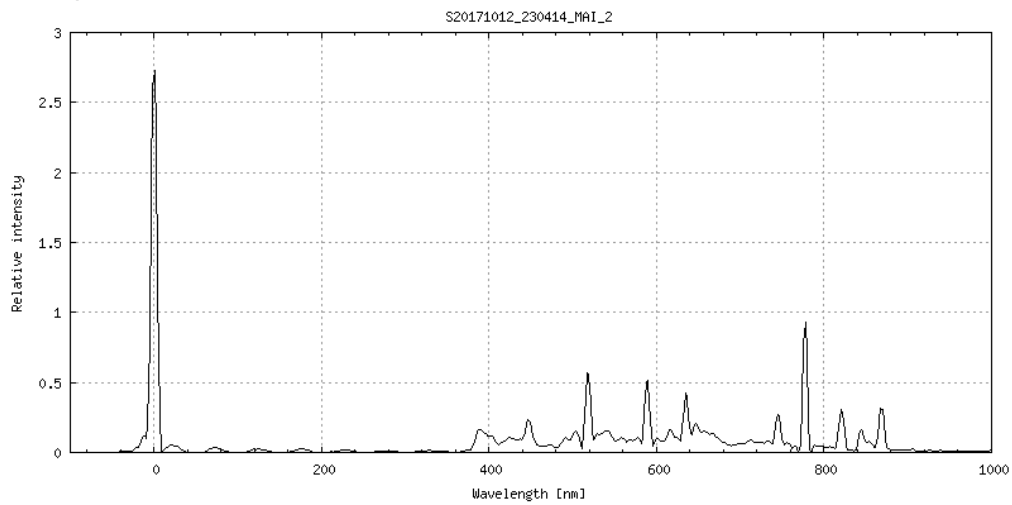

Registering and stacking in IRIS, extraction of raw spectrum

>load d11_mb1

>register d11_mb r 65

>add2 r 62

>save addr62

>slant 216 10

>load addr62

```

>visu 2000 0
>save addr62s
>savejpg addr62s 2
>l_add 212 220
>l_plot

```

Full spectrum:

1st order: