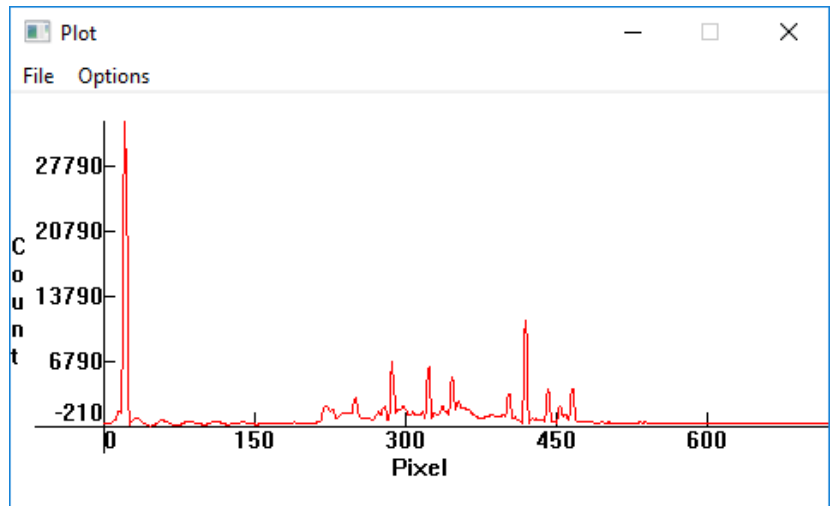

Registering and stacking in IRIS, extraction of raw spectrum

>load d11_mb1

>register d11_mb r 65

>add2 r 62

>save addr62

>slant 216 10

>load addr62

```

>visu 2000 0
>save addr62s
>savejpg addr62s 2
>l_add 212 220
>l_plot

```

Full spectrum:

1st order: