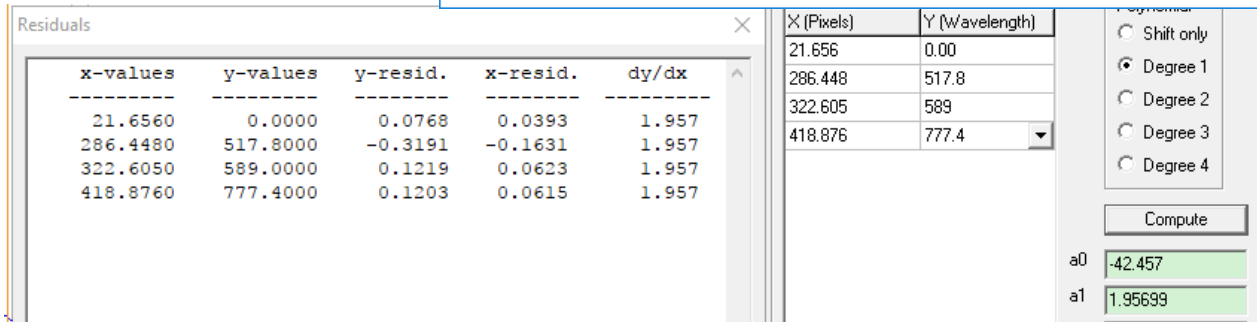

Registering and stacking in IRIS, extraction of raw spectrum

>load d11_mb1

>register d11_mb r 65

>add2 r 62

>save addr62

>slant 216 10

>load addr62

```

>visu 2000 0
>save addr62s
>savejpg addr62s 2
>l_add 212 220
>l_plot

```

Full spectrum:

1st order: